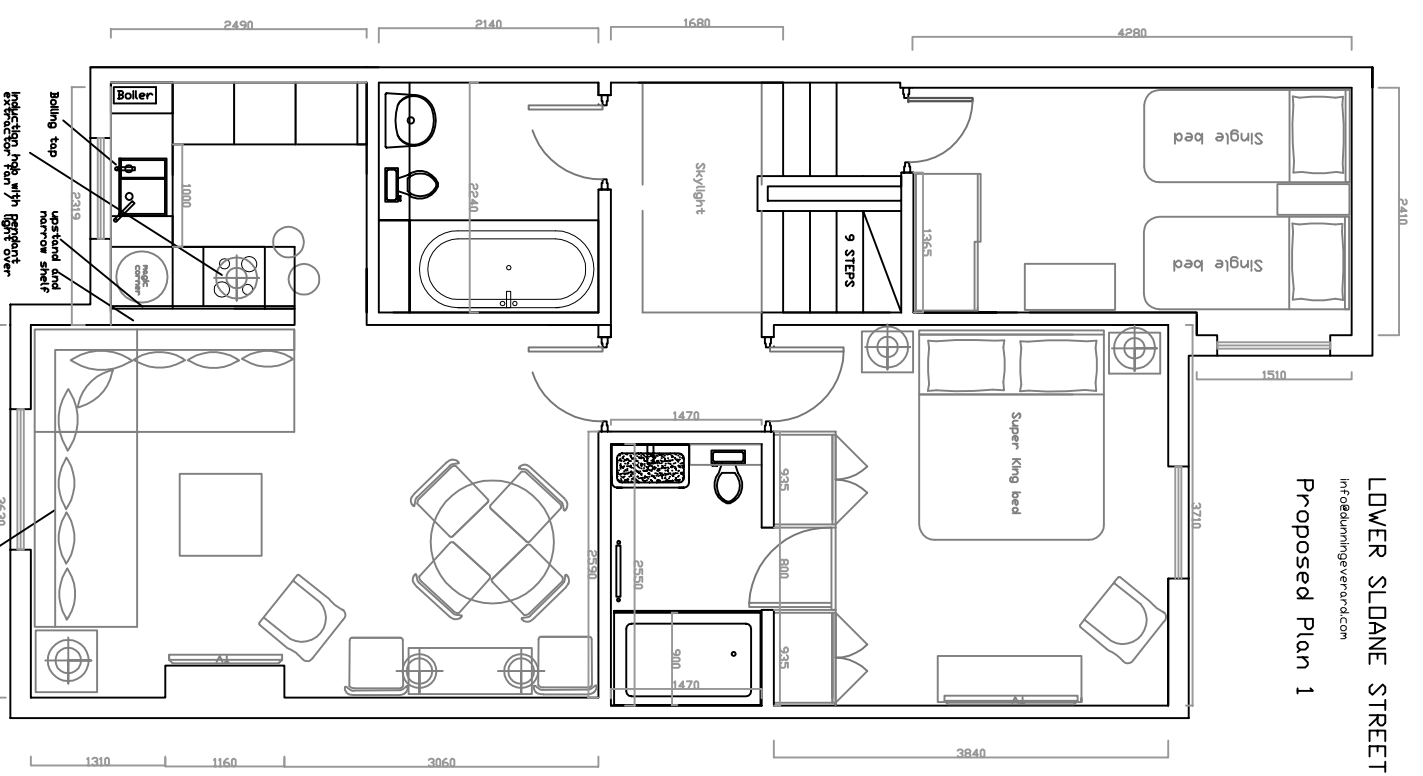

Proposed Plan 1

Boiling top
 upstand and narrow shelf
 2319
 1 This area needs to be final detailed after stripping out